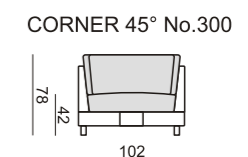

quattro

comfortable life

SITS™

quattro

SET 1 LEFT (or RIGHT)
CHAISELONGUE 70 LEFT
+ 2 SEATER 70 with RIGHT ARMREST

SET 2 LEFT (or RIGHT)
CHAISELONGUE 90 LEFT
+ 3 SEATER 90 with RIGHT ARMREST

SET 9 RIGHT (or LEFT)
CHAISELONGUE 70 LEFT + 2 SEATER 70 without ARMRESTS
+ CORNER 45° + 2 SEATER 70 with RIGHT ARMREST

SET 10 RIGHT (or LEFT)
CHAISELONGUE 90 LEFT + 3 SEATER 90 without ARMRESTS
+ CORNER 45° + 3 SEATER 90 with RIGHT ARMREST

SET 3 RIGHT (or LEFT)
2 SEATER 70 with LEFT ARMREST
+ CORNER 45° + ARMCHAIR 70 with RIGHT ARMREST

SET 4 RIGHT (or LEFT)
3 SEATER 90 with LEFT ARMREST
+ CORNER 45° + ARMCHAIR 90 with RIGHT ARMREST

SET 11 RIGHT (or LEFT)
CHAISELONGUE 70 LEFT + 2 SEATER 70 without ARMRESTS
+ CORNER 45° + ARMCHAIR 70 with RIGHT ARMREST