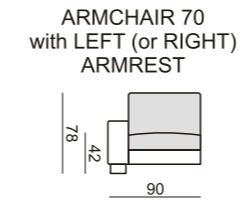

quattro

comfortable life

SITS™

quattro

SET 1 LEFT (or RIGHT)
CHAISELONGUE 70 LEFT
+ 2 SEATER 70 with RIGHT ARMREST

SET 2 LEFT (or RIGHT)
CHAISELONGUE 90 LEFT
+ 3 SEATER 90 with RIGHT ARMREST

SET 9 RIGHT (or LEFT)
CHAISELONGUE 70 LEFT + 2 SEATER 70 without ARMRESTS
+ CORNER 45° + 2 SEATER 70 with RIGHT ARMREST

SET 10 RIGHT (or LEFT)
CHAISELONGUE 90 LEFT + 3 SEATER 90 without ARMRESTS
+ CORNER 45° + 3 SEATER 90 with RIGHT ARMREST

SET 3 RIGHT (or LEFT)
2 SEATER 70 with LEFT ARMREST
+ CORNER 45° + ARMCHAIR 70 with RIGHT ARMREST

SET 4 RIGHT (or LEFT)
3 SEATER 90 with LEFT ARMREST
+ CORNER 45° + ARMCHAIR 90 with RIGHT ARMREST

SET 11 RIGHT (or LEFT)
CHAISELONGUE 70 LEFT + 2 SEATER 70 without ARMRESTS
+ CORNER 45° + ARMCHAIR 70 with RIGHT ARMREST