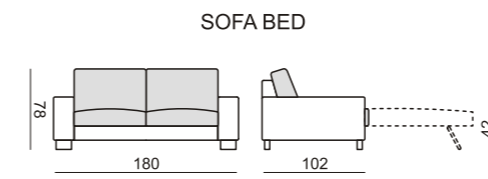

quattro

comfortable life

SITS™

quattro

SET 1 LEFT (or RIGHT)
CHAISELONGUE 70 LEFT
+ 2 SEATER 70 with RIGHT ARMREST

SET 2 LEFT (or RIGHT)
CHAISELONGUE 90 LEFT
+ 3 SEATER 90 with RIGHT ARMREST

SET 9 RIGHT (or LEFT)
CHAISELONGUE 70 LEFT + 2 SEATER 70 without ARMRESTS
+ CORNER 45° + 2 SEATER 70 with RIGHT ARMREST

SET 10 RIGHT (or LEFT)
CHAISELONGUE 90 LEFT + 3 SEATER 90 without ARMRESTS
+ CORNER 45° + 3 SEATER 90 with RIGHT ARMREST

SET 3 RIGHT (or LEFT)
2 SEATER 70 with LEFT ARMREST
+ CORNER 45° + ARMCHAIR 70 with RIGHT ARMREST

SET 4 RIGHT (or LEFT)
3 SEATER 90 with LEFT ARMREST
+ CORNER 45° + ARMCHAIR 90 with RIGHT ARMREST

SET 11 RIGHT (or LEFT)
CHAISELONGUE 70 LEFT + 2 SEATER 70 without ARMRESTS
+ CORNER 45° + ARMCHAIR 70 with RIGHT ARMREST