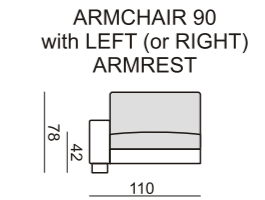

quattro

comfortable life

SITS™

quattro

SET 1 LEFT (or RIGHT)
CHAISELONGUE 70 LEFT
+ 2 SEATER 70 with RIGHT ARMREST

SET 2 LEFT (or RIGHT)
CHAISELONGUE 90 LEFT
+ 3 SEATER 90 with RIGHT ARMREST

SET 9 RIGHT (or LEFT)
CHAISELONGUE 70 LEFT + 2 SEATER 70 without ARMRESTS
+ CORNER 45° + 2 SEATER 70 with RIGHT ARMREST

SET 10 RIGHT (or LEFT)
CHAISELONGUE 90 LEFT + 3 SEATER 90 without ARMRESTS
+ CORNER 45° + 3 SEATER 90 with RIGHT ARMREST

SET 3 RIGHT (or LEFT)
2 SEATER 70 with LEFT ARMREST
+ CORNER 45° + ARMCHAIR 70 with RIGHT ARMREST