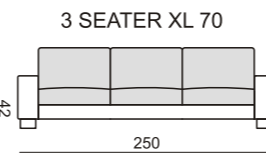

quattro

comfortable life

SITS™

quattro

SET 1 LEFT (or RIGHT)
CHAISELONGUE 70 LEFT
+ 2 SEATER 70 with RIGHT ARMREST

SET 2 LEFT (or RIGHT)
CHAISELONGUE 90 LEFT
+ 3 SEATER 90 with RIGHT ARMREST

SET 9 RIGHT (or LEFT)
CHAISELONGUE 70 LEFT + 2 SEATER 70 without ARMRESTS
+ CORNER 45° + 2 SEATER 70 with RIGHT ARMREST

SET 10 RIGHT (or LEFT)
CHAISELONGUE 90 LEFT + 3 SEATER 90 without ARMRESTS
+ CORNER 45° + 3 SEATER 90 with RIGHT ARMREST

SET 3 RIGHT (or LEFT)
2 SEATER 70 with LEFT ARMREST
+ CORNER 45° + ARMCHAIR 70 with RIGHT ARMREST

SET 4 RIGHT (or LEFT)
3 SEATER 90 with LEFT ARMREST
+ CORNER 45° + ARMCHAIR 90 with RIGHT ARMREST

SET 11 RIGHT (or LEFT)
CHAISELONGUE 70 LEFT + 2 SEATER 70 without ARMRESTS
+ CORNER 45° + ARMCHAIR 70 with RIGHT ARMREST