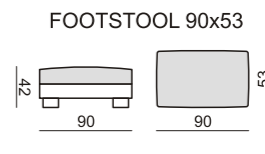

quattro

comfortable life

SITS™

quattro

SET 1 LEFT (or RIGHT)
CHAISELONGUE 70 LEFT
+ 2 SEATER 70 with RIGHT ARMREST

SET 2 LEFT (or RIGHT)
CHAISELONGUE 90 LEFT
+ 3 SEATER 90 with RIGHT ARMREST

SET 9 RIGHT (or LEFT)
CHAISELONGUE 70 LEFT + 2 SEATER 70 without ARMRESTS
+ CORNER 45° + 2 SEATER 70 with RIGHT ARMREST

SET 10 RIGHT (or LEFT)
CHAISELONGUE 90 LEFT + 3 SEATER 90 without ARMRESTS
+ CORNER 45° + 3 SEATER 90 with RIGHT ARMREST

SET 3 RIGHT (or LEFT)
2 SEATER 70 with LEFT ARMREST
+ CORNER 45° + ARMCHAIR 70 with RIGHT ARMREST