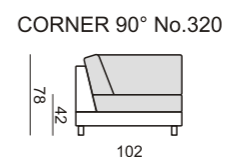

quattro

comfortable life

SITS™

quattro

SET 1 LEFT (or RIGHT)
CHAISELONGUE 70 LEFT
+ 2 SEATER 70 with RIGHT ARMREST

SET 2 LEFT (or RIGHT)
CHAISELONGUE 90 LEFT
+ 3 SEATER 90 with RIGHT ARMREST

SET 9 RIGHT (or LEFT)
CHAISELONGUE 70 LEFT + 2 SEATER 70 without ARMRESTS
+ CORNER 45° + 2 SEATER 70 with RIGHT ARMREST

SET 10 RIGHT (or LEFT)
CHAISELONGUE 90 LEFT + 3 SEATER 90 without ARMRESTS
+ CORNER 45° + 3 SEATER 90 with RIGHT ARMREST

SET 3 RIGHT (or LEFT)
2 SEATER 70 with LEFT ARMREST
+ CORNER 45° + ARMCHAIR 70 with RIGHT ARMREST

SET 4 RIGHT (or LEFT)
3 SEATER 90 with LEFT ARMREST
+ CORNER 45° + ARMCHAIR 90 with RIGHT ARMREST

SET 11 RIGHT (or LEFT)
CHAISELONGUE 70 LEFT + 2 SEATER 70 without ARMRESTS
+ CORNER 45° + ARMCHAIR 70 with RIGHT ARMREST