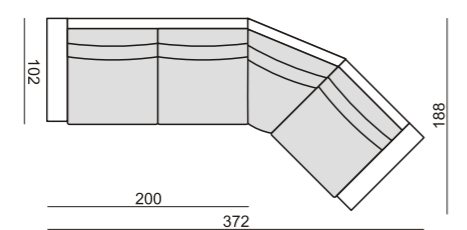

quattro

comfortable life

SITS™

quattro

SET 1 LEFT (or RIGHT)
CHAISELONGUE 70 LEFT
+ 2 SEATER 70 with RIGHT ARMREST

SET 2 LEFT (or RIGHT)
CHAISELONGUE 90 LEFT
+ 3 SEATER 90 with RIGHT ARMREST

SET 9 RIGHT (or LEFT)
CHAISELONGUE 70 LEFT + 2 SEATER 70 without ARMRESTS
+ CORNER 45° + 2 SEATER 70 with RIGHT ARMREST

SET 10 RIGHT (or LEFT)
CHAISELONGUE 90 LEFT + 3 SEATER 90 without ARMRESTS
+ CORNER 45° + 3 SEATER 90 with RIGHT ARMREST

SET 3 RIGHT (or LEFT)
2 SEATER 70 with LEFT ARMREST
+ CORNER 45° + ARMCHAIR 70 with RIGHT ARMREST

SET 4 RIGHT (or LEFT)
3 SEATER 90 with LEFT ARMREST
+ CORNER 45° + ARMCHAIR 90 with RIGHT ARMREST

SET 11 RIGHT (or LEFT)
CHAISELONGUE 70 LEFT + 2 SEATER 70 without ARMRESTS
+ CORNER 45° + ARMCHAIR 70 with RIGHT ARMREST

SET 12 RIGHT (or LEFT)
CHAISELONGUE 90 LEFT + 3 SEATER 90 without ARMRESTS
+ CORNER 45° + ARMCHAIR 90 with RIGHT ARMREST

SET 5
2 SEATER 70 with LEFT ARMREST
+ CORNER 90° + 2 SEATER 70 with RIGHT ARMREST