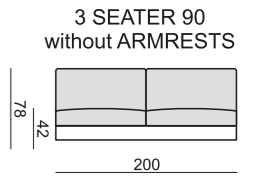

quattro

comfortable life

SITS™

quattro

SET 1 LEFT (or RIGHT)
CHAISELONGUE 70 LEFT
+ 2 SEATER 70 with RIGHT ARMREST

SET 2 LEFT (or RIGHT)
CHAISELONGUE 90 LEFT
+ 3 SEATER 90 with RIGHT ARMREST

SET 9 RIGHT (or LEFT)
CHAISELONGUE 70 LEFT + 2 SEATER 70 without ARMRESTS
+ CORNER 45° + 2 SEATER 70 with RIGHT ARMREST

SET 10 RIGHT (or LEFT)
CHAISELONGUE 90 LEFT + 3 SEATER 90 without ARMRESTS
+ CORNER 45° + 3 SEATER 90 with RIGHT ARMREST

SET 3 RIGHT (or LEFT)
2 SEATER 70 with LEFT ARMREST
+ CORNER 45° + ARMCHAIR 70 with RIGHT ARMREST