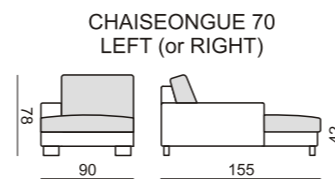

quattro

comfortable life

SITS™

quattro

SET 1 LEFT (or RIGHT)
CHAISELONGUE 70 LEFT
+ 2 SEATER 70 with RIGHT ARMREST

SET 2 LEFT (or RIGHT)
CHAISELONGUE 90 LEFT
+ 3 SEATER 90 with RIGHT ARMREST

SET 9 RIGHT (or LEFT)
CHAISELONGUE 70 LEFT + 2 SEATER 70 without ARMRESTS
+ CORNER 45° + 2 SEATER 70 with RIGHT ARMREST

SET 10 RIGHT (or LEFT)
CHAISELONGUE 90 LEFT + 3 SEATER 90 without ARMRESTS
+ CORNER 45° + 3 SEATER 90 with RIGHT ARMREST

SET 3 RIGHT (or LEFT)
2 SEATER 70 with LEFT ARMREST
+ CORNER 45° + ARMCHAIR 70 with RIGHT ARMREST

SET 4 RIGHT (or LEFT)
3 SEATER 90 with LEFT ARMREST
+ CORNER 45° + ARMCHAIR 90 with RIGHT ARMREST

SET 11 RIGHT (or LEFT)
CHAISELONGUE 70 LEFT + 2 SEATER 70 without ARMRESTS
+ CORNER 45° + ARMCHAIR 70 with RIGHT ARMREST