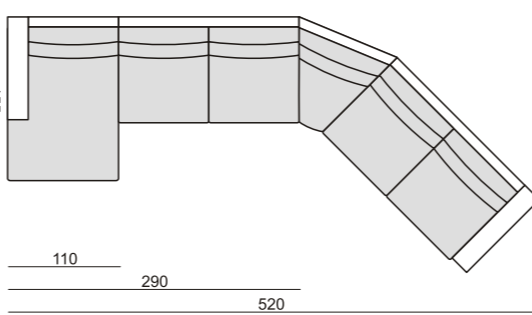

quattro

comfortable life

SITS™

quattro

SET 1 LEFT (or RIGHT)
CHAISELONGUE 70 LEFT
+ 2 SEATER 70 with RIGHT ARMREST

SET 2 LEFT (or RIGHT)
CHAISELONGUE 90 LEFT
+ 3 SEATER 90 with RIGHT ARMREST

SET 9 RIGHT (or LEFT)
CHAISELONGUE 70 LEFT + 2 SEATER 70 without ARMRESTS
+ CORNER 45° + 2 SEATER 70 with RIGHT ARMREST

SET 10 RIGHT (or LEFT)
CHAISELONGUE 90 LEFT + 3 SEATER 90 without ARMRESTS
+ CORNER 45° + 3 SEATER 90 with RIGHT ARMREST

SET 3 RIGHT (or LEFT)
2 SEATER 70 with LEFT ARMREST
+ CORNER 45° + ARMCHAIR 70 with RIGHT ARMREST

SET 4 RIGHT (or LEFT)
3 SEATER 90 with LEFT ARMREST
+ CORNER 45° + ARMCHAIR 90 with RIGHT ARMREST

SET 11 RIGHT (or LEFT)
CHAISELONGUE 70 LEFT + 2 SEATER 70 without ARMRESTS
+ CORNER 45° + ARMCHAIR 70 with RIGHT ARMREST

SET 12 RIGHT (or LEFT)
CHAISELONGUE 90 LEFT + 3 SEATER 90 without ARMRESTS
+ CORNER 45° + ARMCHAIR 90 with RIGHT ARMREST

SET 5
2 SEATER 70 with LEFT ARMREST
+ CORNER 90° + 2 SEATER 70 with RIGHT ARMREST