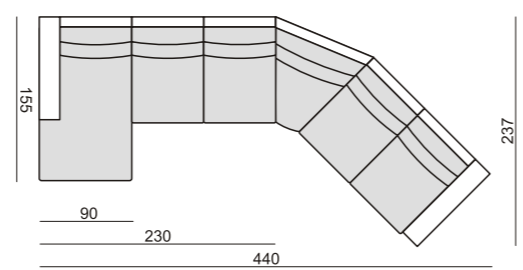

quattro

comfortable life

SITS™

quattro

SET 1 LEFT (or RIGHT)
CHAISELONGUE 70 LEFT
+ 2 SEATER 70 with RIGHT ARMREST

SET 2 LEFT (or RIGHT)
CHAISELONGUE 90 LEFT
+ 3 SEATER 90 with RIGHT ARMREST

SET 9 RIGHT (or LEFT)
CHAISELONGUE 70 LEFT + 2 SEATER 70 without ARMRESTS
+ CORNER 45° + 2 SEATER 70 with RIGHT ARMREST

SET 10 RIGHT (or LEFT)
CHAISELONGUE 90 LEFT + 3 SEATER 90 without ARMRESTS
+ CORNER 45° + 3 SEATER 90 with RIGHT ARMREST

SET 3 RIGHT (or LEFT)
2 SEATER 70 with LEFT ARMREST
+ CORNER 45° + ARMCHAIR 70 with RIGHT ARMREST

SET 4 RIGHT (or LEFT)
3 SEATER 90 with LEFT ARMREST
+ CORNER 45° + ARMCHAIR 90 with RIGHT ARMREST

SET 11 RIGHT (or LEFT)
CHAISELONGUE 70 LEFT + 2 SEATER 70 without ARMRESTS
+ CORNER 45° + ARMCHAIR 70 with RIGHT ARMREST

SET 12 RIGHT (or LEFT)
CHAISELONGUE 90 LEFT + 3 SEATER 90 without ARMRESTS
+ CORNER 45° + ARMCHAIR 90 with RIGHT ARMREST

SET 5
2 SEATER 70 with LEFT ARMREST
+ CORNER 90° + 2 SEATER 70 with RIGHT ARMREST