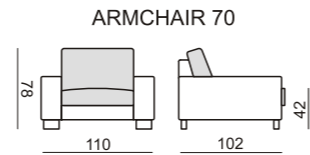

quattro

comfortable life

SITS™

quattro

SET 1 LEFT (or RIGHT)
CHAISELONGUE 70 LEFT
+ 2 SEATER 70 with RIGHT ARMREST

SET 2 LEFT (or RIGHT)
CHAISELONGUE 90 LEFT
+ 3 SEATER 90 with RIGHT ARMREST

SET 9 RIGHT (or LEFT)
CHAISELONGUE 70 LEFT + 2 SEATER 70 without ARMRESTS
+ CORNER 45° + 2 SEATER 70 with RIGHT ARMREST

SET 10 RIGHT (or LEFT)
CHAISELONGUE 90 LEFT + 3 SEATER 90 without ARMRESTS
+ CORNER 45° + 3 SEATER 90 with RIGHT ARMREST

SET 3 RIGHT (or LEFT)
2 SEATER 70 with LEFT ARMREST
+ CORNER 45° + ARMCHAIR 70 with RIGHT ARMREST

SET 4 RIGHT (or LEFT)
3 SEATER 90 with LEFT ARMREST
+ CORNER 45° + ARMCHAIR 90 with RIGHT ARMREST

SET 11 RIGHT (or LEFT)
CHAISELONGUE 70 LEFT + 2 SEATER 70 without ARMRESTS
+ CORNER 45° + ARMCHAIR 70 with RIGHT ARMREST