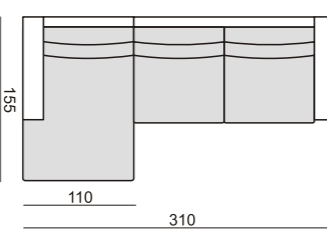

quattro

comfortable life

SITS™

quattro

SET 1 LEFT (or RIGHT)
CHAISELONGUE 70 LEFT
+ 2 SEATER 70 with RIGHT ARMREST

SET 2 LEFT (or RIGHT)
CHAISELONGUE 90 LEFT
+ 3 SEATER 90 with RIGHT ARMREST

SET 9 RIGHT (or LEFT)
CHAISELONGUE 70 LEFT + 2 SEATER 70 without ARMRESTS
+ CORNER 45° + 2 SEATER 70 with RIGHT ARMREST

SET 10 RIGHT (or LEFT)
CHAISELONGUE 90 LEFT + 3 SEATER 90 without ARMRESTS
+ CORNER 45° + 3 SEATER 90 with RIGHT ARMREST

SET 3 RIGHT (or LEFT)
2 SEATER 70 with LEFT ARMREST
+ CORNER 45° + ARMCHAIR 70 with RIGHT ARMREST

SET 4 RIGHT (or LEFT)
3 SEATER 90 with LEFT ARMREST
+ CORNER 45° + ARMCHAIR 90 with RIGHT ARMREST

SET 11 RIGHT (or LEFT)
CHAISELONGUE 70 LEFT + 2 SEATER 70 without ARMRESTS
+ CORNER 45° + ARMCHAIR 70 with RIGHT ARMREST

SET 12 RIGHT (or LEFT)
CHAISELONGUE 90 LEFT + 3 SEATER 90 without ARMRESTS
+ CORNER 45° + ARMCHAIR 90 with RIGHT ARMREST

SET 5
2 SEATER 70 with LEFT ARMREST
+ CORNER 90° + 2 SEATER 70 with RIGHT ARMREST