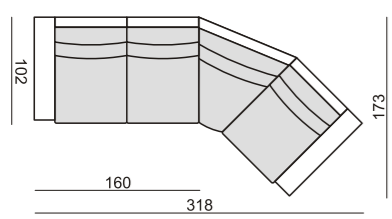

quattro

comfortable life

SITS™

quattro

SET 1 LEFT (or RIGHT)
CHAISELONGUE 70 LEFT
+ 2 SEATER 70 with RIGHT ARMREST

SET 2 LEFT (or RIGHT)
CHAISELONGUE 90 LEFT
+ 3 SEATER 90 with RIGHT ARMREST

SET 9 RIGHT (or LEFT)
CHAISELONGUE 70 LEFT + 2 SEATER 70 without ARMRESTS
+ CORNER 45° + 2 SEATER 70 with RIGHT ARMREST

SET 10 RIGHT (or LEFT)
CHAISELONGUE 90 LEFT + 3 SEATER 90 without ARMRESTS
+ CORNER 45° + 3 SEATER 90 with RIGHT ARMREST

SET 3 RIGHT (or LEFT)
2 SEATER 70 with LEFT ARMREST
+ CORNER 45° + ARMCHAIR 70 with RIGHT ARMREST

SET 4 RIGHT (or LEFT)
3 SEATER 90 with LEFT ARMREST
+ CORNER 45° + ARMCHAIR 90 with RIGHT ARMREST

SET 11 RIGHT (or LEFT)
CHAISELONGUE 70 LEFT + 2 SEATER 70 without ARMRESTS
+ CORNER 45° + ARMCHAIR 70 with RIGHT ARMREST

SET 12 RIGHT (or LEFT)
CHAISELONGUE 90 LEFT + 3 SEATER 90 without ARMRESTS
+ CORNER 45° + ARMCHAIR 90 with RIGHT ARMREST

SET 5
2 SEATER 70 with LEFT ARMREST
+ CORNER 90° + 2 SEATER 70 with RIGHT ARMREST