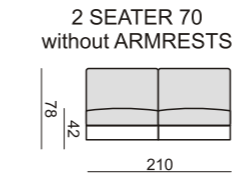

quattro

comfortable life

SITS™

quattro

SET 1 LEFT (or RIGHT)
CHAISELONGUE 70 LEFT
+ 2 SEATER 70 with RIGHT ARMREST

SET 2 LEFT (or RIGHT)
CHAISELONGUE 90 LEFT
+ 3 SEATER 90 with RIGHT ARMREST

SET 9 RIGHT (or LEFT)
CHAISELONGUE 70 LEFT + 2 SEATER 70 without ARMRESTS
+ CORNER 45° + 2 SEATER 70 with RIGHT ARMREST

SET 10 RIGHT (or LEFT)
CHAISELONGUE 90 LEFT + 3 SEATER 90 without ARMRESTS
+ CORNER 45° + 3 SEATER 90 with RIGHT ARMREST

SET 3 RIGHT (or LEFT)
2 SEATER 70 with LEFT ARMREST
+ CORNER 45° + ARMCHAIR 70 with RIGHT ARMREST