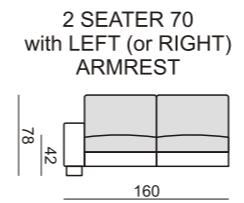

quattro

comfortable life

SITS™

quattro

SET 1 LEFT (or RIGHT)
CHAISELONGUE 70 LEFT
+ 2 SEATER 70 with RIGHT ARMREST

SET 2 LEFT (or RIGHT)
CHAISELONGUE 90 LEFT
+ 3 SEATER 90 with RIGHT ARMREST

SET 9 RIGHT (or LEFT)
CHAISELONGUE 70 LEFT + 2 SEATER 70 without ARMRESTS
+ CORNER 45° + 2 SEATER 70 with RIGHT ARMREST

SET 10 RIGHT (or LEFT)
CHAISELONGUE 90 LEFT + 3 SEATER 90 without ARMRESTS
+ CORNER 45° + 3 SEATER 90 with RIGHT ARMREST

SET 3 RIGHT (or LEFT)
2 SEATER 70 with LEFT ARMREST
+ CORNER 45° + ARMCHAIR 70 with RIGHT ARMREST

SET 4 RIGHT (or LEFT)
3 SEATER 90 with LEFT ARMREST
+ CORNER 45° + ARMCHAIR 90 with RIGHT ARMREST

SET 11 RIGHT (or LEFT)
CHAISELONGUE 70 LEFT + 2 SEATER 70 without ARMRESTS
+ CORNER 45° + ARMCHAIR 70 with RIGHT ARMREST