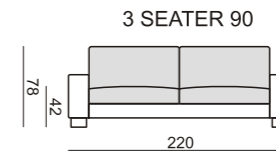

quattro

comfortable life

SITS™

quattro

SET 1 LEFT (or RIGHT)
CHAISELONGUE 70 LEFT
+ 2 SEATER 70 with RIGHT ARMREST

SET 2 LEFT (or RIGHT)
CHAISELONGUE 90 LEFT
+ 3 SEATER 90 with RIGHT ARMREST

SET 9 RIGHT (or LEFT)
CHAISELONGUE 70 LEFT + 2 SEATER 70 without ARMRESTS
+ CORNER 45° + 2 SEATER 70 with RIGHT ARMREST

SET 10 RIGHT (or LEFT)
CHAISELONGUE 90 LEFT + 3 SEATER 90 without ARMRESTS
+ CORNER 45° + 3 SEATER 90 with RIGHT ARMREST

SET 3 RIGHT (or LEFT)
2 SEATER 70 with LEFT ARMREST
+ CORNER 45° + ARMCHAIR 70 with RIGHT ARMREST

SET 4 RIGHT (or LEFT)
3 SEATER 90 with LEFT ARMREST
+ CORNER 45° + ARMCHAIR 90 with RIGHT ARMREST

SET 11 RIGHT (or LEFT)
CHAISELONGUE 70 LEFT + 2 SEATER 70 without ARMRESTS
+ CORNER 45° + ARMCHAIR 70 with RIGHT ARMREST

SET 12 RIGHT (or LEFT)
CHAISELONGUE 90 LEFT + 3 SEATER 90 without ARMRESTS
+ CORNER 45° + ARMCHAIR 90 with RIGHT ARMREST

SET 5
2 SEATER 70 with LEFT ARMREST
+ CORNER 90° + 2 SEATER 70 with RIGHT ARMREST