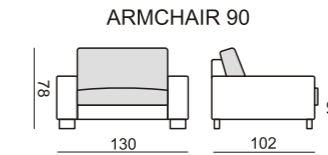

quattro

comfortable life

SITS™

quattro

SET 1 LEFT (or RIGHT)
CHAISELONGUE 70 LEFT
+ 2 SEATER 70 with RIGHT ARMREST

SET 2 LEFT (or RIGHT)
CHAISELONGUE 90 LEFT
+ 3 SEATER 90 with RIGHT ARMREST

SET 9 RIGHT (or LEFT)
CHAISELONGUE 70 LEFT + 2 SEATER 70 without ARMRESTS
+ CORNER 45° + 2 SEATER 70 with RIGHT ARMREST

SET 10 RIGHT (or LEFT)
CHAISELONGUE 90 LEFT + 3 SEATER 90 without ARMRESTS
+ CORNER 45° + 3 SEATER 90 with RIGHT ARMREST

SET 3 RIGHT (or LEFT)
2 SEATER 70 with LEFT ARMREST
+ CORNER 45° + ARMCHAIR 70 with RIGHT ARMREST

SET 4 RIGHT (or LEFT)
3 SEATER 90 with LEFT ARMREST
+ CORNER 45° + ARMCHAIR 90 with RIGHT ARMREST

SET 11 RIGHT (or LEFT)
CHAISELONGUE 70 LEFT + 2 SEATER 70 without ARMRESTS
+ CORNER 45° + ARMCHAIR 70 with RIGHT ARMREST