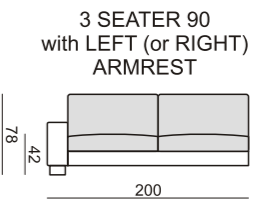

quattro

comfortable life

SITS™

quattro

SET 1 LEFT (or RIGHT)
CHAISELONGUE 70 LEFT
+ 2 SEATER 70 with RIGHT ARMREST

SET 2 LEFT (or RIGHT)
CHAISELONGUE 90 LEFT
+ 3 SEATER 90 with RIGHT ARMREST

SET 9 RIGHT (or LEFT)
CHAISELONGUE 70 LEFT + 2 SEATER 70 without ARMRESTS
+ CORNER 45° + 2 SEATER 70 with RIGHT ARMREST

SET 10 RIGHT (or LEFT)
CHAISELONGUE 90 LEFT + 3 SEATER 90 without ARMRESTS
+ CORNER 45° + 3 SEATER 90 with RIGHT ARMREST

SET 3 RIGHT (or LEFT)
2 SEATER 70 with LEFT ARMREST
+ CORNER 45° + ARMCHAIR 70 with RIGHT ARMREST

SET 4 RIGHT (or LEFT)
3 SEATER 90 with LEFT ARMREST
+ CORNER 45° + ARMCHAIR 90 with RIGHT ARMREST

SET 11 RIGHT (or LEFT)
CHAISELONGUE 70 LEFT + 2 SEATER 70 without ARMRESTS
+ CORNER 45° + ARMCHAIR 70 with RIGHT ARMREST