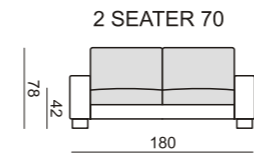

quattro

comfortable life

SITS™

quattro

SET 1 LEFT (or RIGHT)
CHAISELONGUE 70 LEFT
+ 2 SEATER 70 with RIGHT ARMREST

SET 2 LEFT (or RIGHT)
CHAISELONGUE 90 LEFT
+ 3 SEATER 90 with RIGHT ARMREST

SET 9 RIGHT (or LEFT)
CHAISELONGUE 70 LEFT + 2 SEATER 70 without ARMRESTS
+ CORNER 45° + 2 SEATER 70 with RIGHT ARMREST

SET 10 RIGHT (or LEFT)
CHAISELONGUE 90 LEFT + 3 SEATER 90 without ARMRESTS
+ CORNER 45° + 3 SEATER 90 with RIGHT ARMREST

SET 3 RIGHT (or LEFT)
2 SEATER 70 with LEFT ARMREST
+ CORNER 45° + ARMCHAIR 70 with RIGHT ARMREST

SET 4 RIGHT (or LEFT)
3 SEATER 90 with LEFT ARMREST
+ CORNER 45° + ARMCHAIR 90 with RIGHT ARMREST

SET 11 RIGHT (or LEFT)
CHAISELONGUE 70 LEFT + 2 SEATER 70 without ARMRESTS
+ CORNER 45° + ARMCHAIR 70 with RIGHT ARMREST

SET 12 RIGHT (or LEFT)
CHAISELONGUE 90 LEFT + 3 SEATER 90 without ARMRESTS
+ CORNER 45° + ARMCHAIR 90 with RIGHT ARMREST

SET 5
2 SEATER 70 with LEFT ARMREST
+ CORNER 90° + 2 SEATER 70 with RIGHT ARMREST