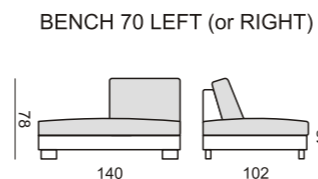

quattro

comfortable life

SITS™

quattro

SET 1 LEFT (or RIGHT)
CHAISELONGUE 70 LEFT
+ 2 SEATER 70 with RIGHT ARMREST

SET 2 LEFT (or RIGHT)
CHAISELONGUE 90 LEFT
+ 3 SEATER 90 with RIGHT ARMREST

SET 9 RIGHT (or LEFT)
CHAISELONGUE 70 LEFT + 2 SEATER 70 without ARMRESTS
+ CORNER 45° + 2 SEATER 70 with RIGHT ARMREST

SET 10 RIGHT (or LEFT)
CHAISELONGUE 90 LEFT + 3 SEATER 90 without ARMRESTS
+ CORNER 45° + 3 SEATER 90 with RIGHT ARMREST

SET 3 RIGHT (or LEFT)
2 SEATER 70 with LEFT ARMREST
+ CORNER 45° + ARMCHAIR 70 with RIGHT ARMREST

SET 4 RIGHT (or LEFT)
3 SEATER 90 with LEFT ARMREST
+ CORNER 45° + ARMCHAIR 90 with RIGHT ARMREST

SET 11 RIGHT (or LEFT)
CHAISELONGUE 70 LEFT + 2 SEATER 70 without ARMRESTS
+ CORNER 45° + ARMCHAIR 70 with RIGHT ARMREST

SET 12 RIGHT (or LEFT)
CHAISELONGUE 90 LEFT + 3 SEATER 90 without ARMRESTS
+ CORNER 45° + ARMCHAIR 90 with RIGHT ARMREST

SET 5
2 SEATER 70 with LEFT ARMREST
+ CORNER 90° + 2 SEATER 70 with RIGHT ARMREST