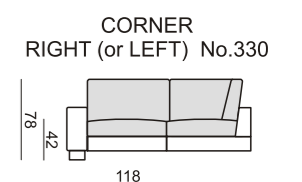

quattro

comfortable life

SITS™

quattro

SET 1 LEFT (or RIGHT)
CHAISELONGUE 70 LEFT
+ 2 SEATER 70 with RIGHT ARMREST

SET 2 LEFT (or RIGHT)
CHAISELONGUE 90 LEFT
+ 3 SEATER 90 with RIGHT ARMREST

SET 9 RIGHT (or LEFT)
CHAISELONGUE 70 LEFT + 2 SEATER 70 without ARMRESTS
+ CORNER 45° + 2 SEATER 70 with RIGHT ARMREST

SET 10 RIGHT (or LEFT)
CHAISELONGUE 90 LEFT + 3 SEATER 90 without ARMRESTS
+ CORNER 45° + 3 SEATER 90 with RIGHT ARMREST

SET 3 RIGHT (or LEFT)
2 SEATER 70 with LEFT ARMREST
+ CORNER 45° + ARMCHAIR 70 with RIGHT ARMREST

SET 4 RIGHT (or LEFT)
3 SEATER 90 with LEFT ARMREST
+ CORNER 45° + ARMCHAIR 90 with RIGHT ARMREST

SET 11 RIGHT (or LEFT)
CHAISELONGUE 70 LEFT + 2 SEATER 70 without ARMRESTS
+ CORNER 45° + ARMCHAIR 70 with RIGHT ARMREST