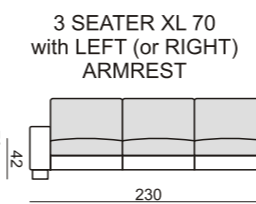

quattro

comfortable life

SITS™

quattro

SET 1 LEFT (or RIGHT)
CHAISELONGUE 70 LEFT
+ 2 SEATER 70 with RIGHT ARMREST

SET 2 LEFT (or RIGHT)
CHAISELONGUE 90 LEFT
+ 3 SEATER 90 with RIGHT ARMREST

SET 9 RIGHT (or LEFT)
CHAISELONGUE 70 LEFT + 2 SEATER 70 without ARMRESTS
+ CORNER 45° + 2 SEATER 70 with RIGHT ARMREST

SET 10 RIGHT (or LEFT)
CHAISELONGUE 90 LEFT + 3 SEATER 90 without ARMRESTS
+ CORNER 45° + 3 SEATER 90 with RIGHT ARMREST

SET 3 RIGHT (or LEFT)
2 SEATER 70 with LEFT ARMREST
+ CORNER 45° + ARMCHAIR 70 with RIGHT ARMREST

SET 4 RIGHT (or LEFT)
3 SEATER 90 with LEFT ARMREST
+ CORNER 45° + ARMCHAIR 90 with RIGHT ARMREST

SET 11 RIGHT (or LEFT)
CHAISELONGUE 70 LEFT + 2 SEATER 70 without ARMRESTS
+ CORNER 45° + ARMCHAIR 70 with RIGHT ARMREST