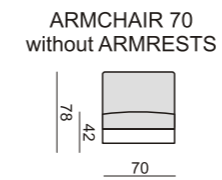

quattro

comfortable life

SITS™

quattro

SET 1 LEFT (or RIGHT)
CHAISELONGUE 70 LEFT
+ 2 SEATER 70 with RIGHT ARMREST

SET 2 LEFT (or RIGHT)
CHAISELONGUE 90 LEFT
+ 3 SEATER 90 with RIGHT ARMREST

SET 9 RIGHT (or LEFT)
CHAISELONGUE 70 LEFT + 2 SEATER 70 without ARMRESTS
+ CORNER 45° + 2 SEATER 70 with RIGHT ARMREST

SET 10 RIGHT (or LEFT)
CHAISELONGUE 90 LEFT + 3 SEATER 90 without ARMRESTS
+ CORNER 45° + 3 SEATER 90 with RIGHT ARMREST

SET 3 RIGHT (or LEFT)
2 SEATER 70 with LEFT ARMREST
+ CORNER 45° + ARMCHAIR 70 with RIGHT ARMREST

SET 4 RIGHT (or LEFT)
3 SEATER 90 with LEFT ARMREST
+ CORNER 45° + ARMCHAIR 90 with RIGHT ARMREST

SET 11 RIGHT (or LEFT)
CHAISELONGUE 70 LEFT + 2 SEATER 70 without ARMRESTS
+ CORNER 45° + ARMCHAIR 70 with RIGHT ARMREST