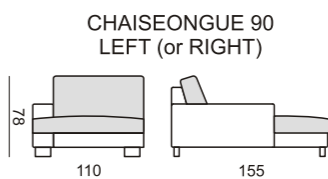

quattro

comfortable life

SITS™

quattro

SET 1 LEFT (or RIGHT)
CHAISELONGUE 70 LEFT
+ 2 SEATER 70 with RIGHT ARMREST

SET 2 LEFT (or RIGHT)
CHAISELONGUE 90 LEFT
+ 3 SEATER 90 with RIGHT ARMREST

SET 9 RIGHT (or LEFT)
CHAISELONGUE 70 LEFT + 2 SEATER 70 without ARMRESTS
+ CORNER 45° + 2 SEATER 70 with RIGHT ARMREST

SET 10 RIGHT (or LEFT)
CHAISELONGUE 90 LEFT + 3 SEATER 90 without ARMRESTS
+ CORNER 45° + 3 SEATER 90 with RIGHT ARMREST

SET 3 RIGHT (or LEFT)
2 SEATER 70 with LEFT ARMREST
+ CORNER 45° + ARMCHAIR 70 with RIGHT ARMREST

SET 4 RIGHT (or LEFT)
3 SEATER 90 with LEFT ARMREST
+ CORNER 45° + ARMCHAIR 90 with RIGHT ARMREST

SET 11 RIGHT (or LEFT)
CHAISELONGUE 70 LEFT + 2 SEATER 70 without ARMRESTS
+ CORNER 45° + ARMCHAIR 70 with RIGHT ARMREST