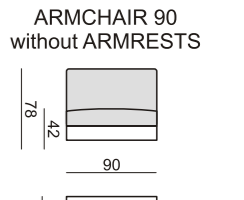

quattro

comfortable life

SITS™

quattro

SET 1 LEFT (or RIGHT)
CHAISELONGUE 70 LEFT
+ 2 SEATER 70 with RIGHT ARMREST

SET 2 LEFT (or RIGHT)
CHAISELONGUE 90 LEFT
+ 3 SEATER 90 with RIGHT ARMREST

SET 9 RIGHT (or LEFT)
CHAISELONGUE 70 LEFT + 2 SEATER 70 without ARMRESTS
+ CORNER 45° + 2 SEATER 70 with RIGHT ARMREST

SET 10 RIGHT (or LEFT)
CHAISELONGUE 90 LEFT + 3 SEATER 90 without ARMRESTS
+ CORNER 45° + 3 SEATER 90 with RIGHT ARMREST

SET 3 RIGHT (or LEFT)
2 SEATER 70 with LEFT ARMREST
+ CORNER 45° + ARMCHAIR 70 with RIGHT ARMREST