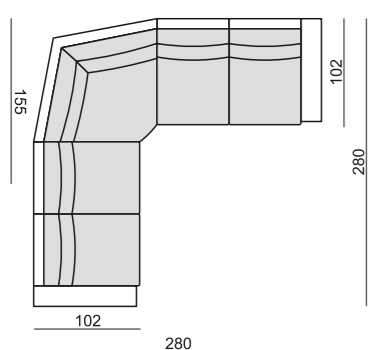

SET 10 RIGHT (or LEFT)
CHAISELONGUE 90 LEFT + 3 SEATER 90 without ARMRESTS
+ CORNER 45° + 3 SEATER 90 with RIGHT ARMREST

SET 3 RIGHT (or LEFT)
2 SEATER 70 with LEFT ARMREST
+ CORNER 45° + ARMCHAIR 70 with RIGHT ARMREST

SET 4 RIGHT (or LEFT)
3 SEATER 90 with LEFT ARMREST
+ CORNER 45° + ARMCHAIR 90 with RIGHT ARMREST

SET 11 RIGHT (or LEFT)
CHAISELONGUE 70 LEFT + 2 SEATER 70 without ARMRESTS
+ CORNER 45° + ARMCHAIR 70 with RIGHT ARMREST

SET 12 RIGHT (or LEFT)
CHAISELONGUE 90 LEFT + 3 SEATER 90 without ARMRESTS
+ CORNER 45° + ARMCHAIR 90 with RIGHT ARMREST

SET 5
2 SEATER 70 with LEFT ARMREST
+ CORNER 90° + 2 SEATER 70 with RIGHT ARMREST

SET 6
3 SEATER 90 with LEFT ARMREST
+ CORNER 90° + 3 SEATER 90 with RIGHT ARMREST

SET 13 RIGHT (or LEFT)
3 SEATER 90 with LEFT ARMREST
+ CORNER 90° + 2 SEATER 70 with RIGHT ARMREST

SET 14 RIGHT (or LEFT)
3 SEATER 90 with LEFT ARMREST
+ CORNER 90° + BENCH 70 RIGHT