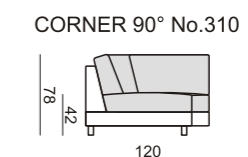

quattro

comfortable life

SITS™

quattro

SET 1 LEFT (or RIGHT)
CHAISELONGUE 70 LEFT
+ 2 SEATER 70 with RIGHT ARMREST

SET 2 LEFT (or RIGHT)
CHAISELONGUE 90 LEFT
+ 3 SEATER 90 with RIGHT ARMREST

SET 9 RIGHT (or LEFT)
CHAISELONGUE 70 LEFT + 2 SEATER 70 without ARMRESTS
+ CORNER 45° + 2 SEATER 70 with RIGHT ARMREST

SET 10 RIGHT (or LEFT)
CHAISELONGUE 90 LEFT + 3 SEATER 90 without ARMRESTS
+ CORNER 45° + 3 SEATER 90 with RIGHT ARMREST

SET 3 RIGHT (or LEFT)
2 SEATER 70 with LEFT ARMREST
+ CORNER 45° + ARMCHAIR 70 with RIGHT ARMREST

SET 4 RIGHT (or LEFT)
3 SEATER 90 with LEFT ARMREST
+ CORNER 45° + ARMCHAIR 90 with RIGHT ARMREST

SET 11 RIGHT (or LEFT)
CHAISELONGUE 70 LEFT + 2 SEATER 70 without ARMRESTS
+ CORNER 45° + ARMCHAIR 70 with RIGHT ARMREST