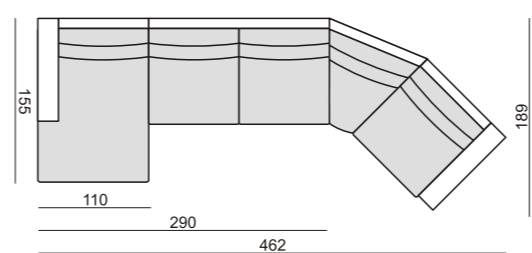

quattro

comfortable life

SITS™

quattro

SET 1 LEFT (or RIGHT)
CHAISELONGUE 70 LEFT
+ 2 SEATER 70 with RIGHT ARMREST

SET 2 LEFT (or RIGHT)
CHAISELONGUE 90 LEFT
+ 3 SEATER 90 with RIGHT ARMREST

SET 9 RIGHT (or LEFT)
CHAISELONGUE 70 LEFT + 2 SEATER 70 without ARMRESTS
+ CORNER 45° + 2 SEATER 70 with RIGHT ARMREST

SET 10 RIGHT (or LEFT)
CHAISELONGUE 90 LEFT + 3 SEATER 90 without ARMRESTS
+ CORNER 45° + 3 SEATER 90 with RIGHT ARMREST

SET 3 RIGHT (or LEFT)
2 SEATER 70 with LEFT ARMREST
+ CORNER 45° + ARMCHAIR 70 with RIGHT ARMREST

SET 4 RIGHT (or LEFT)
3 SEATER 90 with LEFT ARMREST
+ CORNER 45° + ARMCHAIR 90 with RIGHT ARMREST

SET 11 RIGHT (or LEFT)
CHAISELONGUE 70 LEFT + 2 SEATER 70 without ARMRESTS
+ CORNER 45° + ARMCHAIR 70 with RIGHT ARMREST

SET 12 RIGHT (or LEFT)
CHAISELONGUE 90 LEFT + 3 SEATER 90 without ARMRESTS
+ CORNER 45° + ARMCHAIR 90 with RIGHT ARMREST

SET 5
2 SEATER 70 with LEFT ARMREST
+ CORNER 90° + 2 SEATER 70 with RIGHT ARMREST