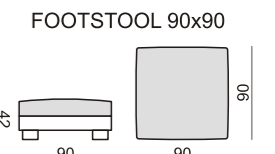

quattro

comfortable life

SITS™

quattro

SET 1 LEFT (or RIGHT)
CHAISELONGUE 70 LEFT
+ 2 SEATER 70 with RIGHT ARMREST

SET 2 LEFT (or RIGHT)
CHAISELONGUE 90 LEFT
+ 3 SEATER 90 with RIGHT ARMREST

SET 9 RIGHT (or LEFT)
CHAISELONGUE 70 LEFT + 2 SEATER 70 without ARMRESTS
+ CORNER 45° + 2 SEATER 70 with RIGHT ARMREST

SET 10 RIGHT (or LEFT)
CHAISELONGUE 90 LEFT + 3 SEATER 90 without ARMRESTS
+ CORNER 45° + 3 SEATER 90 with RIGHT ARMREST

SET 3 RIGHT (or LEFT)
2 SEATER 70 with LEFT ARMREST
+ CORNER 45° + ARMCHAIR 70 with RIGHT ARMREST