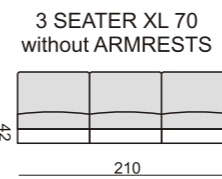

quattro

comfortable life

SITS™

quattro

SET 1 LEFT (or RIGHT)
CHAISELONGUE 70 LEFT
+ 2 SEATER 70 with RIGHT ARMREST

SET 2 LEFT (or RIGHT)
CHAISELONGUE 90 LEFT
+ 3 SEATER 90 with RIGHT ARMREST

SET 9 RIGHT (or LEFT)
CHAISELONGUE 70 LEFT + 2 SEATER 70 without ARMRESTS
+ CORNER 45° + 2 SEATER 70 with RIGHT ARMREST

SET 10 RIGHT (or LEFT)
CHAISELONGUE 90 LEFT + 3 SEATER 90 without ARMRESTS
+ CORNER 45° + 3 SEATER 90 with RIGHT ARMREST

SET 3 RIGHT (or LEFT)
2 SEATER 70 with LEFT ARMREST
+ CORNER 45° + ARMCHAIR 70 with RIGHT ARMREST