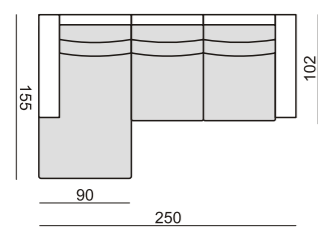

quattro

comfortable life

SITS™

quattro

SET 1 LEFT (or RIGHT)
CHAISELONGUE 70 LEFT
+ 2 SEATER 70 with RIGHT ARMREST

SET 2 LEFT (or RIGHT)
CHAISELONGUE 90 LEFT
+ 3 SEATER 90 with RIGHT ARMREST

SET 9 RIGHT (or LEFT)
CHAISELONGUE 70 LEFT + 2 SEATER 70 without ARMRESTS
+ CORNER 45° + 2 SEATER 70 with RIGHT ARMREST

SET 10 RIGHT (or LEFT)
CHAISELONGUE 90 LEFT + 3 SEATER 90 without ARMRESTS
+ CORNER 45° + 3 SEATER 90 with RIGHT ARMREST

SET 3 RIGHT (or LEFT)
2 SEATER 70 with LEFT ARMREST
+ CORNER 45° + ARMCHAIR 70 with RIGHT ARMREST

SET 4 RIGHT (or LEFT)
3 SEATER 90 with LEFT ARMREST
+ CORNER 45° + ARMCHAIR 90 with RIGHT ARMREST

SET 11 RIGHT (or LEFT)
CHAISELONGUE 70 LEFT + 2 SEATER 70 without ARMRESTS
+ CORNER 45° + ARMCHAIR 70 with RIGHT ARMREST

SET 12 RIGHT (or LEFT)
CHAISELONGUE 90 LEFT + 3 SEATER 90 without ARMRESTS
+ CORNER 45° + ARMCHAIR 90 with RIGHT ARMREST

SET 5
2 SEATER 70 with LEFT ARMREST
+ CORNER 90° + 2 SEATER 70 with RIGHT ARMREST