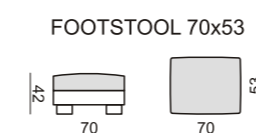

quattro

comfortable life

SITS™

quattro

SET 1 LEFT (or RIGHT)
CHAISELONGUE 70 LEFT
+ 2 SEATER 70 with RIGHT ARMREST

SET 2 LEFT (or RIGHT)
CHAISELONGUE 90 LEFT
+ 3 SEATER 90 with RIGHT ARMREST

SET 9 RIGHT (or LEFT)
CHAISELONGUE 70 LEFT + 2 SEATER 70 without ARMRESTS
+ CORNER 45° + 2 SEATER 70 with RIGHT ARMREST

SET 10 RIGHT (or LEFT)
CHAISELONGUE 90 LEFT + 3 SEATER 90 without ARMRESTS
+ CORNER 45° + 3 SEATER 90 with RIGHT ARMREST

SET 3 RIGHT (or LEFT)
2 SEATER 70 with LEFT ARMREST
+ CORNER 45° + ARMCHAIR 70 with RIGHT ARMREST

SET 4 RIGHT (or LEFT)
3 SEATER 90 with LEFT ARMREST
+ CORNER 45° + ARMCHAIR 90 with RIGHT ARMREST

SET 11 RIGHT (or LEFT)
CHAISELONGUE 70 LEFT + 2 SEATER 70 without ARMRESTS
+ CORNER 45° + ARMCHAIR 70 with RIGHT ARMREST