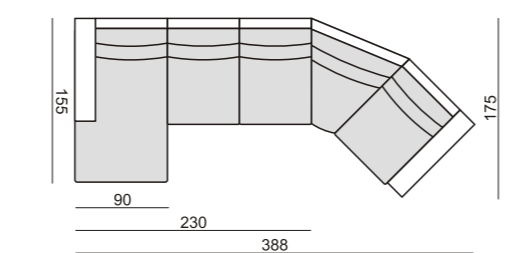

quattro

comfortable life

SITS™

quattro

SET 1 LEFT (or RIGHT)
CHAISELONGUE 70 LEFT
+ 2 SEATER 70 with RIGHT ARMREST

SET 2 LEFT (or RIGHT)
CHAISELONGUE 90 LEFT
+ 3 SEATER 90 with RIGHT ARMREST

SET 9 RIGHT (or LEFT)
CHAISELONGUE 70 LEFT + 2 SEATER 70 without ARMRESTS
+ CORNER 45° + 2 SEATER 70 with RIGHT ARMREST

SET 10 RIGHT (or LEFT)
CHAISELONGUE 90 LEFT + 3 SEATER 90 without ARMRESTS
+ CORNER 45° + 3 SEATER 90 with RIGHT ARMREST

SET 3 RIGHT (or LEFT)
2 SEATER 70 with LEFT ARMREST
+ CORNER 45° + ARMCHAIR 70 with RIGHT ARMREST

SET 4 RIGHT (or LEFT)
3 SEATER 90 with LEFT ARMREST
+ CORNER 45° + ARMCHAIR 90 with RIGHT ARMREST

SET 11 RIGHT (or LEFT)
CHAISELONGUE 70 LEFT + 2 SEATER 70 without ARMRESTS
+ CORNER 45° + ARMCHAIR 70 with RIGHT ARMREST

SET 12 RIGHT (or LEFT)
CHAISELONGUE 90 LEFT + 3 SEATER 90 without ARMRESTS
+ CORNER 45° + ARMCHAIR 90 with RIGHT ARMREST

SET 5
2 SEATER 70 with LEFT ARMREST
+ CORNER 90° + 2 SEATER 70 with RIGHT ARMREST